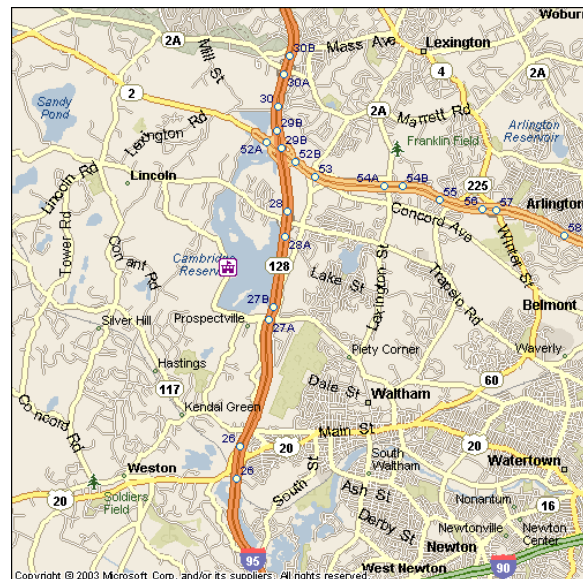

### Address:

Bay Colony Center  
1050 Winter Street, Suite 1000  
Waltham, MA 02451

Facility Questions: (781) 530-3600

Course Questions: (925) 824-3122

Ask For: Curiosity Quest

### Description:

The Bay Colony Center is located in the heart of the Waltham Business District with easy access to Interstates 90, 93 and 95. Just 25 minutes from Boston's Logan International Airport, The Bay Colony Center's ideal location yields endless first class amenities. Hotels, restaurants, banks, and shopping are all in close proximity. The Westin, Wyndham Gardens and Doubletree Suites Hotel are within minutes of the center, providing guests with exceptional accommodations and shuttle service.

### Directions:

From 128/95 South, take Exit 27B through two sets of lights, around the reservoir, turn left at Bay Colony Corp. Center. Turn left at the top of the hill. From 128/95 North, take Exit 27B off 128/95, turn right. At second set of lights turn right. Follow directions above.

### [Doubletree Guest Suites Boston - Waltham](#)

★★★★ Waltham, MA

Distance: 0.74 mi / 1.19 km

- This business-area hotel is within eight miles of Lexington and Concord, as well as Brandeis, Bentley, and Wellesley Colleges.