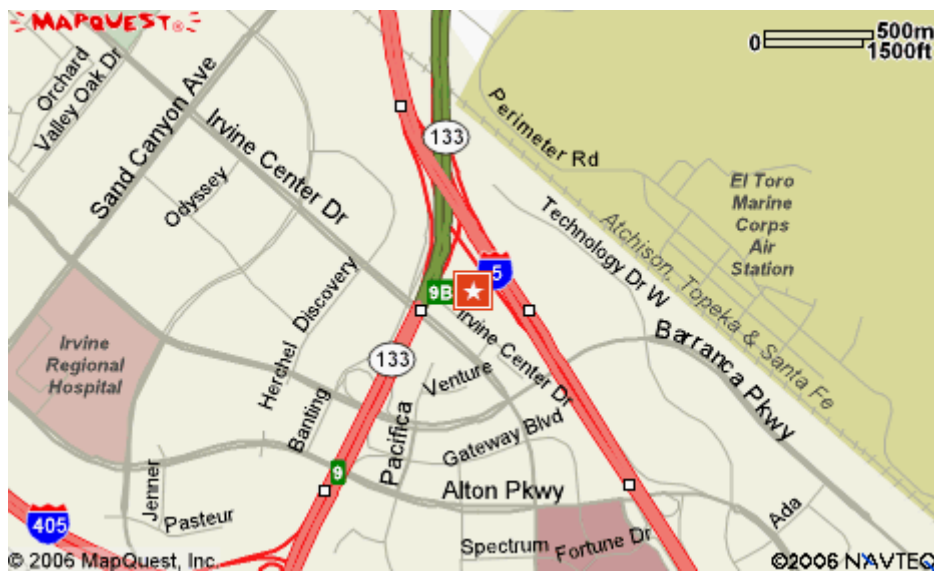

CURIOSITY QUEST – IRVINE

Irvine Business Center
7545 Irvine Center Drive, Suite 200
Irvine, California 92618

Course Questions:
(925) 824-3122

Day of Class Emergency Contact:
(925)487-2415

Description:

The Spectrum Center is centrally located in the heart of the upscale Irvine business district of Orange County. It is conveniently situated in the Irvine Spectrum Center, which has emerged as the Silicon Valley of Southern California. With its direct access to both the 5 and 405 freeways, just off Irvine Center Drive and Barranca, the Spectrum Center offers ample free parking for tenants and guests. The Irvine Spectrum Retail Center and entertainment Complex provides convenient access to restaurants and shopping with several fine hotels nearby.

Maps & Directions:

From the 405 Freeway South:
Exit Irvine Center Drive and proceed east.

From the 5 Freeway North:
Exit Alton, turn left on Alton, turn right onto Irvine Center Dr.

Hotels Suggestions:

Doubletree-Irvine-Spectrum

90 Pacifica
Irvine, California 92618
United States

Main tel: 949-4718888

Residence Inn-Irvine Spectrum

10 Morgan
Irvine, California 92618
United States

Main tel: 949-3803000

Comfort Inn

23061 Avenida De La Carlota
Laguna Hills, California 92653
United States

Main tel: 949-8590166

Best Western-Laguna El Toro Inn

23702 Rockfield Blvd
Lake Forest, California 92630
United States

Main tel: 949-4581900

Turtle Bay Resort

22849 Ridge Route Ln
Lake Forest, California 92630
United States