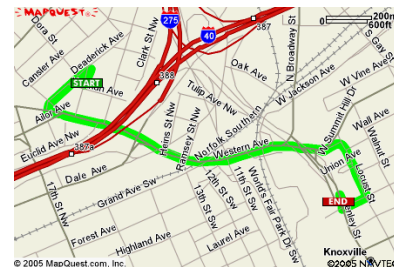

KNOXVILLE, TN – Moses Center

Training Location:

Moses Center 
220 Carrick Street
Knoxville, TN 37921

Directions:

<http://www.mapquest.com>

Facility Questions:

Tracy Isenberg
Knoxville Police Department
TCantrell@cityofknoxville.org

*Daily parking fee is \$4.00.

*Complimentary area shuttle within 3 miles of the hotel. Class is less than 2 miles away.

From class to the hotel (1.29 miles or 4 minutes):

From the McGhee Tyson (TYS) Airport:

Distance: 12 MI/19.31 KM NW
Taxi Fee: \$24.00
Taxi Time: 20 minutes

Driving Directions to the Holiday Inn Select:

From I-40 East, Take 388 South to 441 South

From I-40 West, Take 388 to Summit Hill, Turn Right on Summit Hill, Left on Henley.