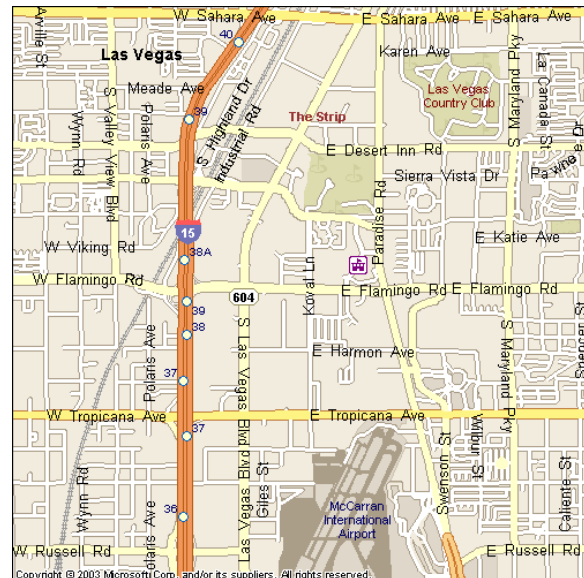

Directions:

From McCarran International Airport, take Swenson north approx. 1 1/2 miles, stay in far left lane. At split, turn left, then right onto Paradise Rd. Continue north 1/2 mile past Flamingo Rd. Left on Corporate Center Dr., follow to building behind Gordan Biersch Brewery.

From I-15, exit Flamingo Rd. going east. Turn left on Howard Hughes Pkwy., right on Private Drive. The center is the first building on your right.