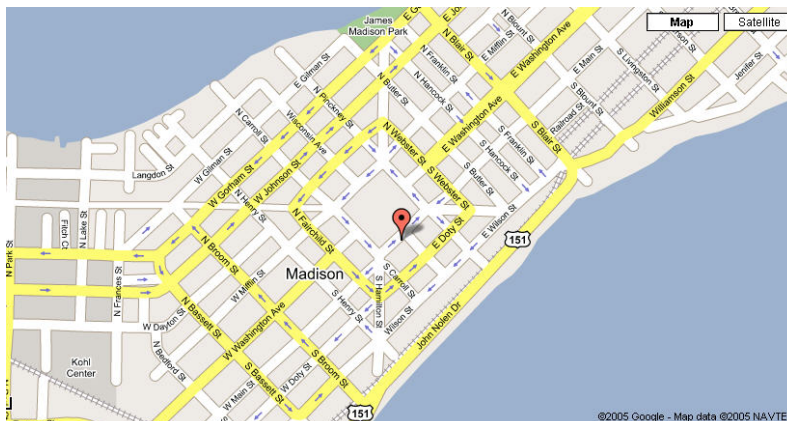

CURIOSITY QUEST – WISCONSIN DEPARTMENT OF JUSTICE

Address:

Risser Justice Center
17 West Main Street
Madison, WI 53703

Questions?

Host Contact: Craig Klyve
Telephone: 608-267-1324

Description:

The Risser Justice Center is located on Capitol Square on the Monona Lake Side in beautiful Madison, Wisconsin. There are a handful of hotels within easy walking distance of the center.

Maps:

Directions:

See on-line directions resources provided by the hotels, Google maps, Yahoo Maps, MapQuest and other mapping and directions sources.

Hotel Suggestions:

Hilton Madison Monona Terrace
9 East Wilson Street
Madison, WI 53703
Telephone: 608-255-5100
<http://www.hilton.com>